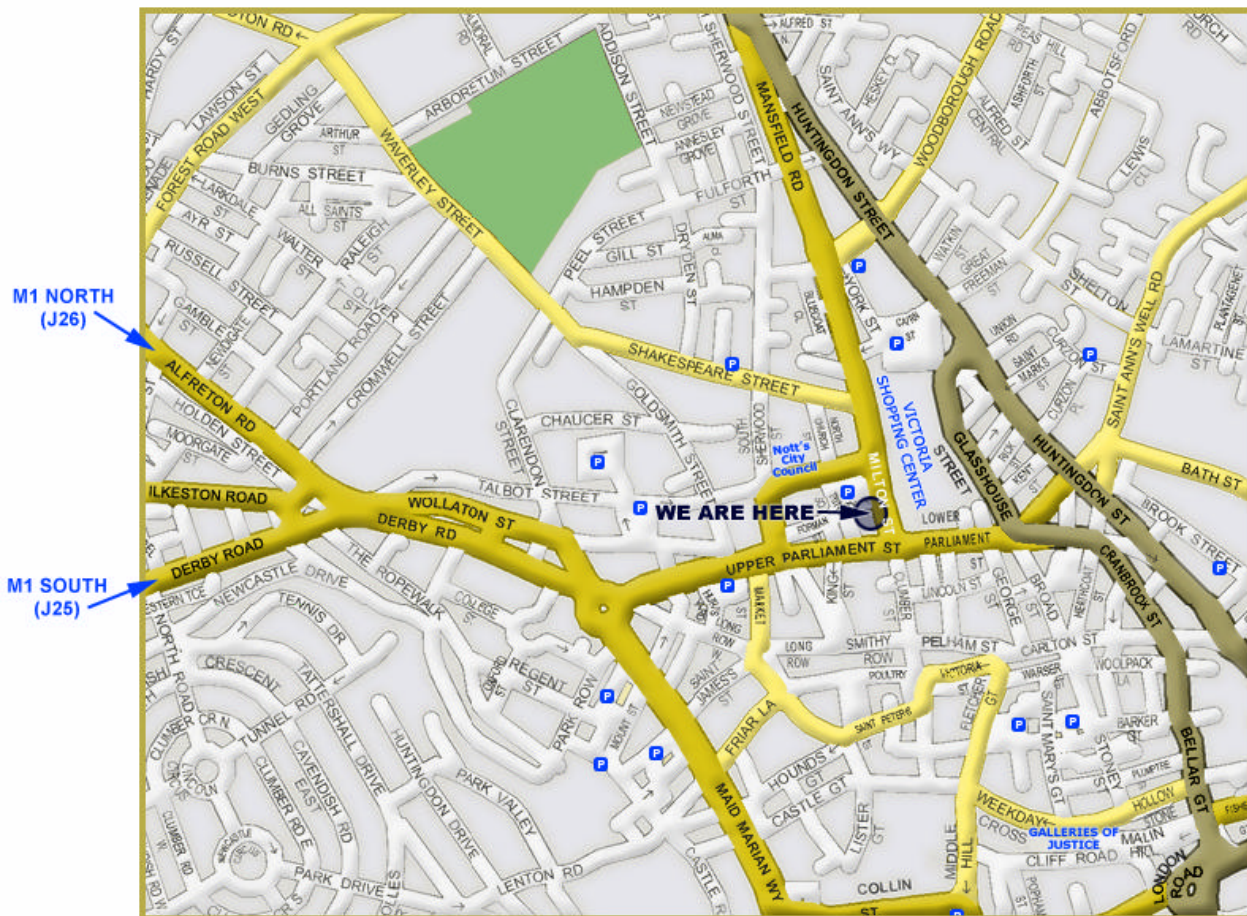

Cockburn Lucas Independent Financial Consulting Ltd

Milton Chambers, 19 Milton Street, Nottingham, NG1 3EU Telephone: 0115 947 6005

How to find us:

From all routes travel towards the **City Centre** following signs for the **Victoria Shopping Centre**. There is usually ample parking in the Centre's underground car park.

After exiting the Victoria Centre on foot via the main entrance (Upper Parliament/Milton Street) cross over the road towards the Halifax Building Society on the right, continue to walk up Milton Street. The entrance to Milton Chambers is to your left after 25-30 yards. Please enter the building and press the intercom button for attention. Please take the lift or the stairs to Cockburn Lucas's suite of offices on the 2nd floor.